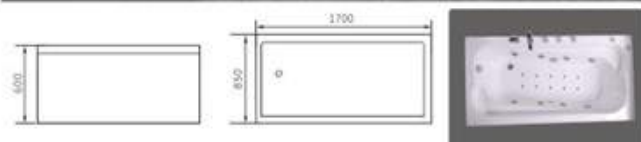

MODEL:HG-8816

Size:1700x850x600mm

标准配置 SPECIFICATION

- 1.冲浪功能 Whirlpool
- 2.空气开关 Air switch
- 3.花洒 Hand Shower
- 4.瀑布 Waterfall
- 5.冷热水龙头 Hot-cold water faucet

可选配置 OPTIONAL CONFIGURATION

- 1.气泡功能 Air pump
- 2.臭氧 Ozone
- 3.水位感应 Water level sensor
- 4.电脑控制 Computer control panel
- 5.收音机 Radio
- 6.加热器 Heater
- 7.漏电保护 Electric leakage protector
- 8.彩灯 Colored light
- 9.电视 TV