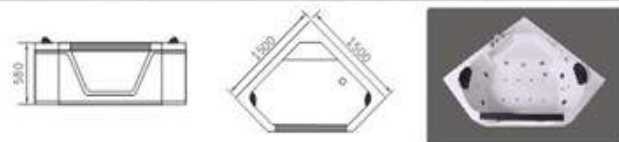

MODEL:HG-8817

Size:1500x1500x580mm

标准配置 SPECIFICATION

- 1.冲浪功能 Whirlpool
- 2.空气开关 Air switch
- 3.花洒 Hand Shower
- 4.瀑布 Waterfall
- 5.靠枕 Pillow
- 6.冷热水龙头 Hot-cold water faucet

可选配置 OPTIONAL CONFIGURATION

- 1.气泡功能 Air pump
- 2.臭氧 Ozone
- 3.水位感应 Water level sensor
- 4.电脑控制 Computer control panel
- 5.收音机 Radio
- 6.加热器 Heater
- 7.漏电保护 Electric leakage protector
- 8.彩灯 Colored light