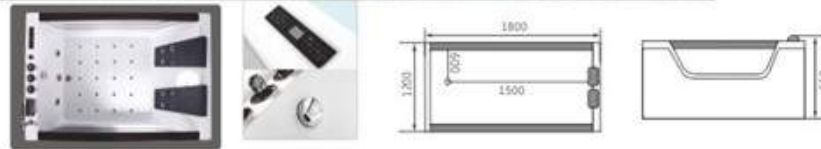

MODEL:HG-8821

Size:1500x1500x590mm

标准配置 SPECIFICATION

- 1.冲浪功能 Whirlpool
- 2.空气开关 Air switch
- 3.花洒 Hand Shower
- 4.瀑布 Waterfall
- 5.靠枕 Pillow
- 6.冷热水龙头 Hot-cold water faucet
- 7.置物架 Shell
- 8.背部按摩 back massage

可选配置 OPTIONAL CONFIGURATION

- 1.气泡功能 Air pump
- 2.臭氧 Ozone
- 3.水位感应 Water level sensor
- 4.电脑控制 Computer control panel
- 5.收音机 Radio
- 6.加热器 Heater
- 7.漏电保护 Electric leakage protector
- 8.彩灯 Colored light
- 9.裙边灯 Skirt light