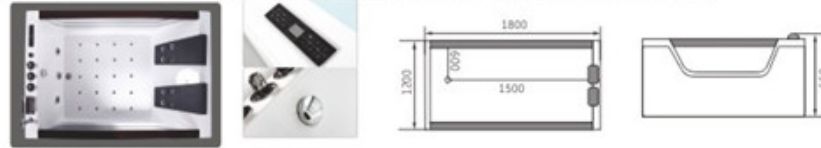

MODEL:HG-8822

Size:1800x1200x650mm

标准配置 SPECIFICATION

- 1.冲浪功能 Whirlpool
- 2.空气开关 Air switch
- 3.花洒 Hand Shower
- 4.瀑布 Waterfall
- 5.靠枕 Pillow
- 6.冷热水龙头 Hot-cold water faucet
- 7.橡木压条 Oak edge

可选配置 OPTIONAL CONFIGURATION

- 1.气泡功能 Air pump
- 2.臭氧 Ozone
- 3.水位感应 Water level sensor
- 4.电脑控制 Computer control panel
- 5.收音机 Radio
- 6.加热器 Heater
- 7.漏电保护 Electric leakage protector
- 8.彩灯 Colored light
- 9.电视 TV