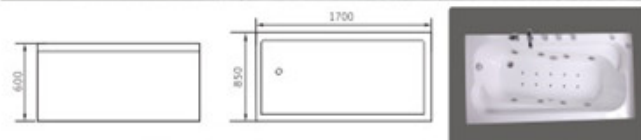

MODEL:HG-2401
Size:900x900x2180mm
1000x1000x2180mm

MODEL:HG-2410
Size:1700x900x2100mm
1500x900x2100mm

MODEL:HG-8008
Size:900x900x2050mm

MODEL:HG-8010
Size:900x900x2030mm
MODEL:HG-8013
Size:1030x1030x2030mm

MODEL:HG-8816

Size:1700x850x600mm

标准配置 SPECIFICATION

- 1.冲浪功能 Whirlpool
- 2.空气开关 Air switch
- 3.花洒 Hand Shower
- 4.瀑布 Waterfall
- 5.冷热水龙头 Hot-cold water faucet

可选配置 OPTIONAL CONFIGURATION

- 1.气泡功能 Air pump
- 2.臭氧 Ozone
- 3.水位感应 Water level sensor
- 4.电脑控制 Computer control panel
- 5.收音机 Radio
- 6.加热器 Heater
- 7.漏电保护 Electric leakage protector
- 8.彩灯 Colored light
- 9.电视 TV